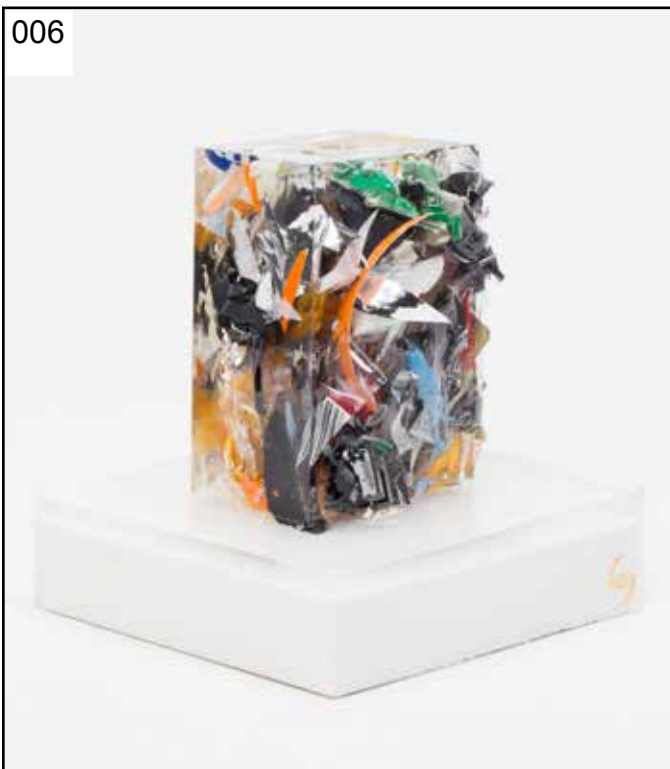

TITLE: TRAVIS (SIZE S)

MEDIUM: RESIN, TRASH

DIMENSION: 3.5"X3.5"X4"

YEAR: 2017

PRICE: $100

-N/A

006