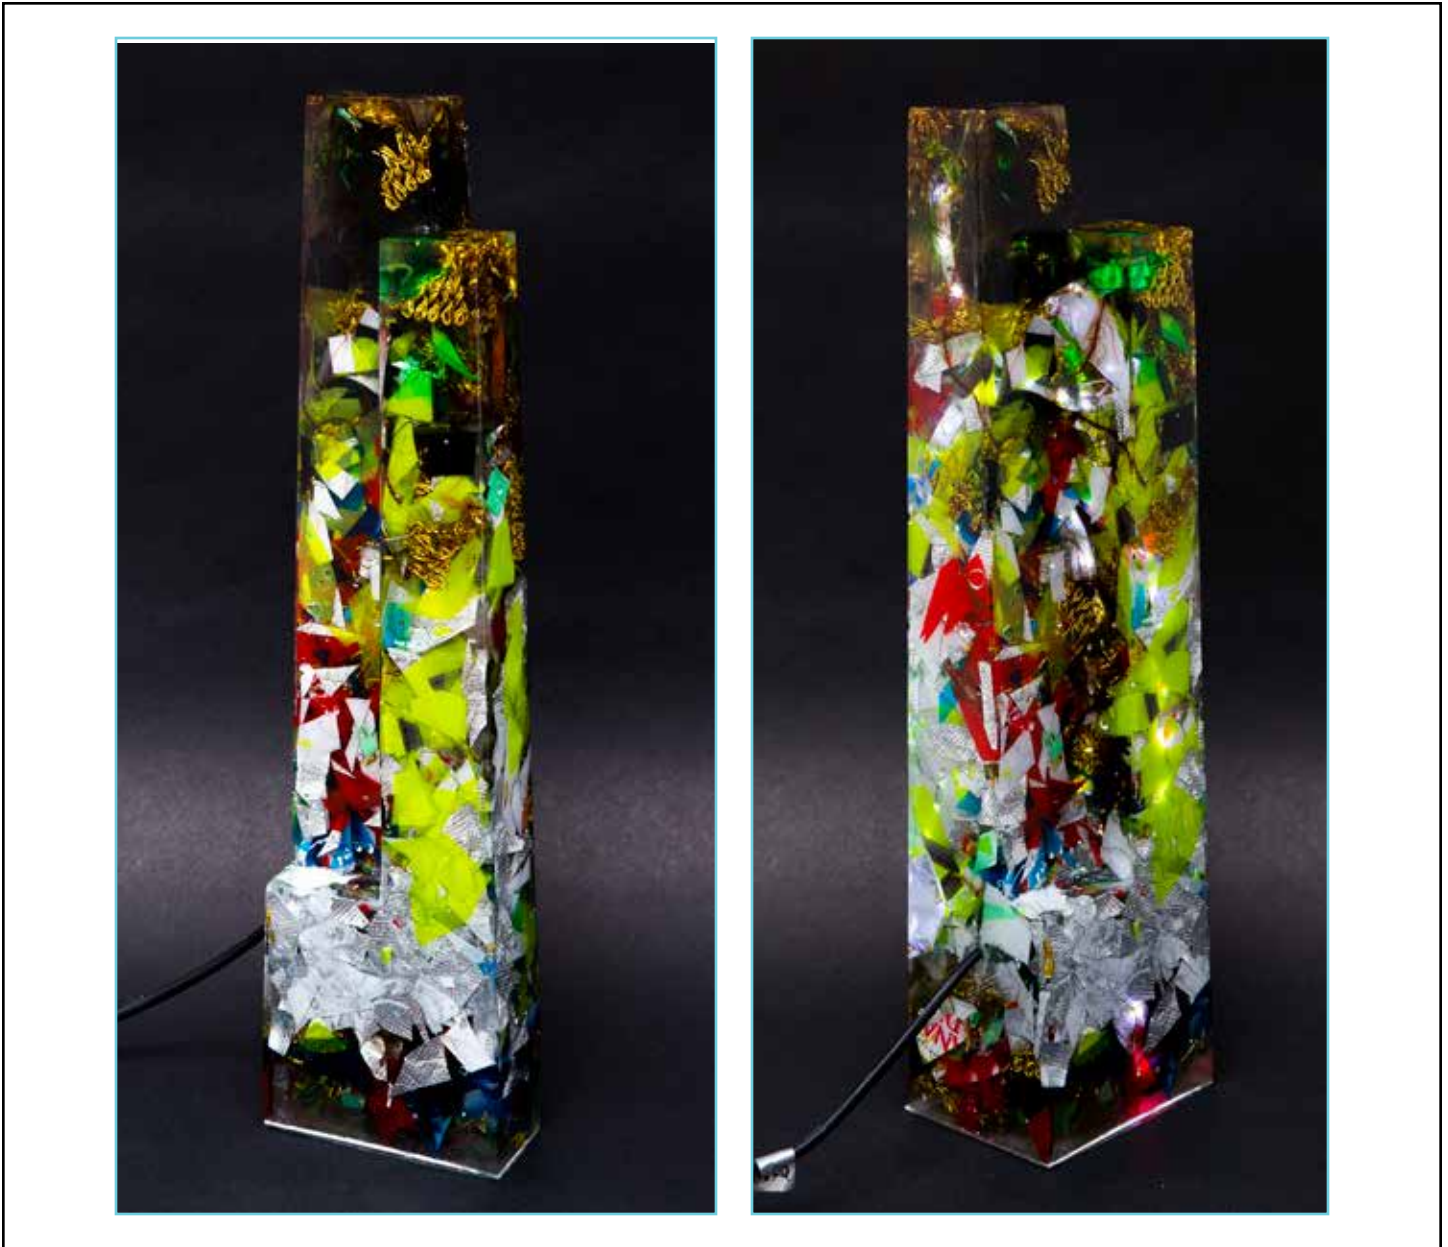

CHARLES OSAWA

ARTWORK SERIES: STANDARDIZED TRASH LAMP - MASS PRODUCTION MODEL (Generation 3)

TITLE: SERENITY (STL-3-S-2a-010)

-MARK 12

MEDIUM: RESIN, TRASH, LED

DIMENSION: -H13 3/8" x W2.5"xD3 3/8"

YEAR: 2020

-Commissioned by
Jessi "Tochi"

PRICE: $250 (Universal Price)

-SOLD