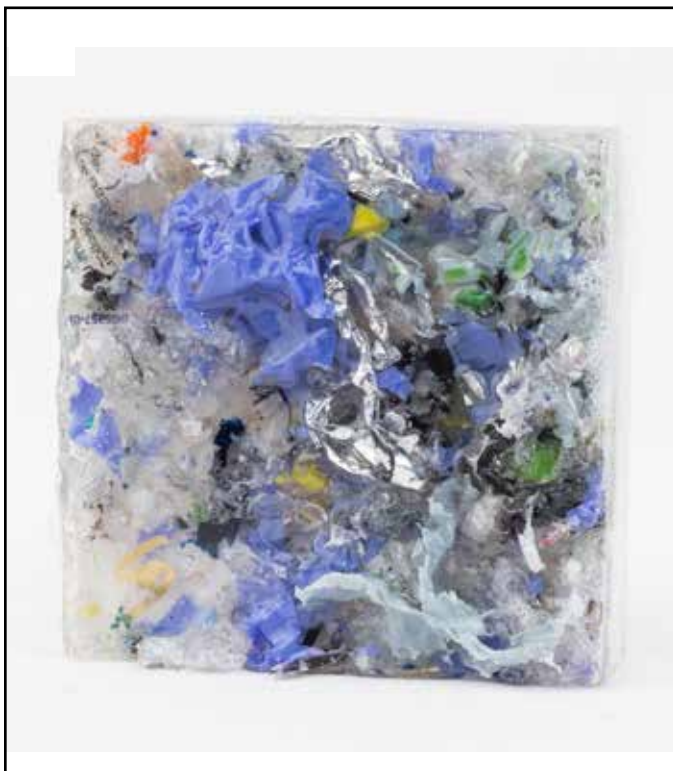

TITLE:

MEDIUM:

DIMENSION:

YEAR:

PRICE: