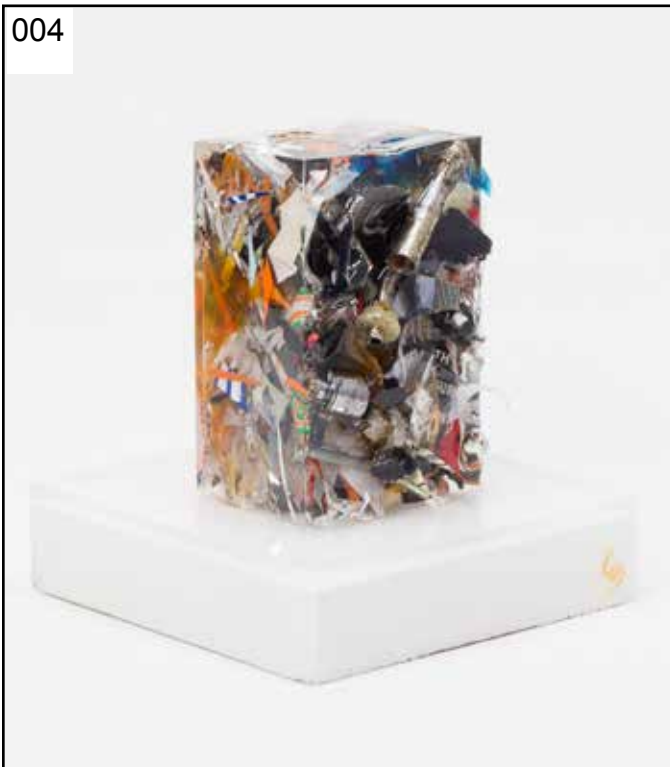

DIMENSION: 3.5"X3.5"X4"

YEAR: 2017

PRICE: \$100

-N/A

004

TITLE: EDWIN (SIZE S)

MEDIUM: RESIN, TRASH

DIMENSION: 3.5"X3.5"X4"